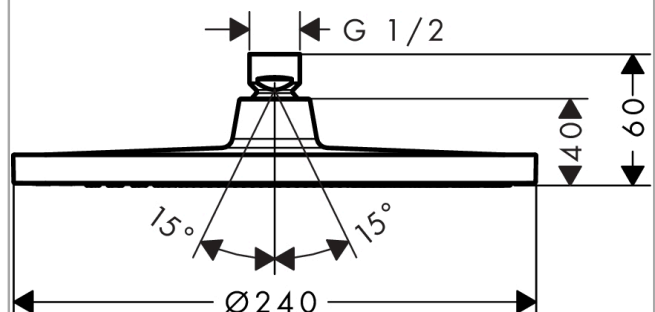

Crometta S

Overhead shower 240 1jet

Surface: **Chrome** Article Number: **26723000**

Description

product features

- shower head size: 240 mm
- spray type: Rain
- ball-joint: overhead shower angle adjustable
- material spray disc: plastic
- maximum flow rate at 3 bar: 16,7 l/min
- flow rate Rain spray (at 3 bar): 16,7 l/min
- function from: 8,9 l/min
- minimum flow pressure: 1 bar
- installation: ceiling or wall
- connection thread G ½
- connection dimension: DN15
- suitable for continuous flow water heaters

Technology

Product image

Scale drawing

Flowchart

The consumption was measured in combination with the appropriate fittings (thermostat/mixer/in-wall valve) to reflect actual application in practice.

Crometta S
Overhead shower 240 1jet
Surface: **Chrome** Article Number: **26723000**

Exploded Drawing

Year of production: >04/16

Crometta S
Overhead shower 240 1jet
 Surface: **Chrome** Article Number: **26723000**

Spare part list

Year of production: >04/16

Pos.	Description	Article Number	Price	PU
1	filter packing	94246000	€ 3,33	1