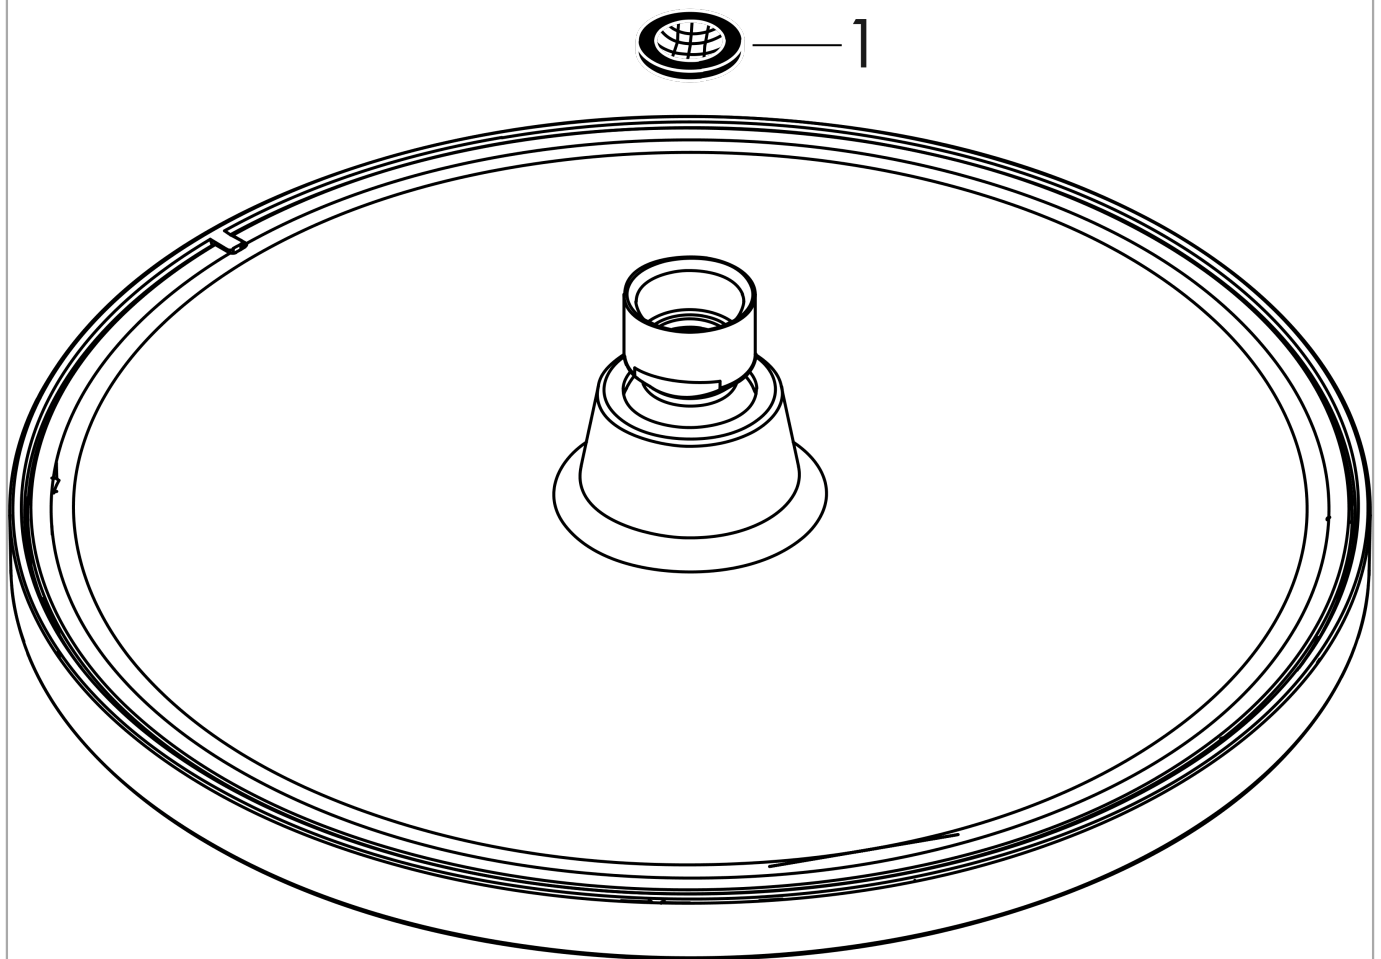

Crometta S

Overhead shower 240 1jet

Surface: **Chrome** Article Number: **26723000**

Description

product features

- shower head size: 240 mm
- spray type: Rain
- ball-joint: overhead shower angle adjustable
- material spray disc: plastic
- maximum flow rate at 3 bar: 16,7 l/min
- flow rate Rain spray (at 3 bar): 16,7 l/min
- function from: 8,9 l/min
- minimum flow pressure: 1 bar
- installation: ceiling or wall
- connection thread G ½
- connection dimension: DN15
- suitable for continuous flow water heaters

Technology

Product image

Scale drawing

Flowchart

The consumption was measured in combination with the appropriate fittings (thermostat/mixer/in-wall valve) to reflect actual application in practice.

Crometta S
Overhead shower 240 1jet
Surface: **Chrome** Article Number: **26723000**

Exploded Drawing

Year of production: >04/16

Crometta S
Overhead shower 240 1jet
 Surface: **Chrome** Article Number: **26723000**

Spare part list

Year of production: >04/16

Pos.	Description	Article Number	Price	PU
1	filter packing	94246000	€ 3,33	1