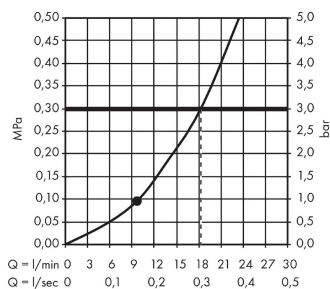

Crometta S

Overhead shower 240 1jet

Surface: **Chrome** Article Number: **26723000**

Description

product features

- shower head size: 240 mm
- spray type: Rain
- ball-joint: overhead shower angle adjustable
- material spray disc: plastic
- maximum flow rate at 3 bar: 16,7 l/min
- flow rate Rain spray (at 3 bar): 16,7 l/min
- function from: 8,9 l/min
- minimum flow pressure: 1 bar
- installation: ceiling or wall
- connection thread G ½
- connection dimension: DN15
- suitable for continuous flow water heaters

Technology

Product image

Scale drawing

Flowchart

The consumption was measured in combination with the appropriate fittings (thermostat/mixer/in-wall valve) to reflect actual application in practice.

Crometta S
Overhead shower 240 1jet
Surface: **Chrome** Article Number: **26723000**

Exploded Drawing

Year of production: >04/16

Crometta S
Overhead shower 240 1jet
 Surface: **Chrome** Article Number: **26723000**

Spare part list

Year of production: >04/16

Pos.	Description	Article Number	Price	PU
1	filter packing	94246000	€ 3,33	1